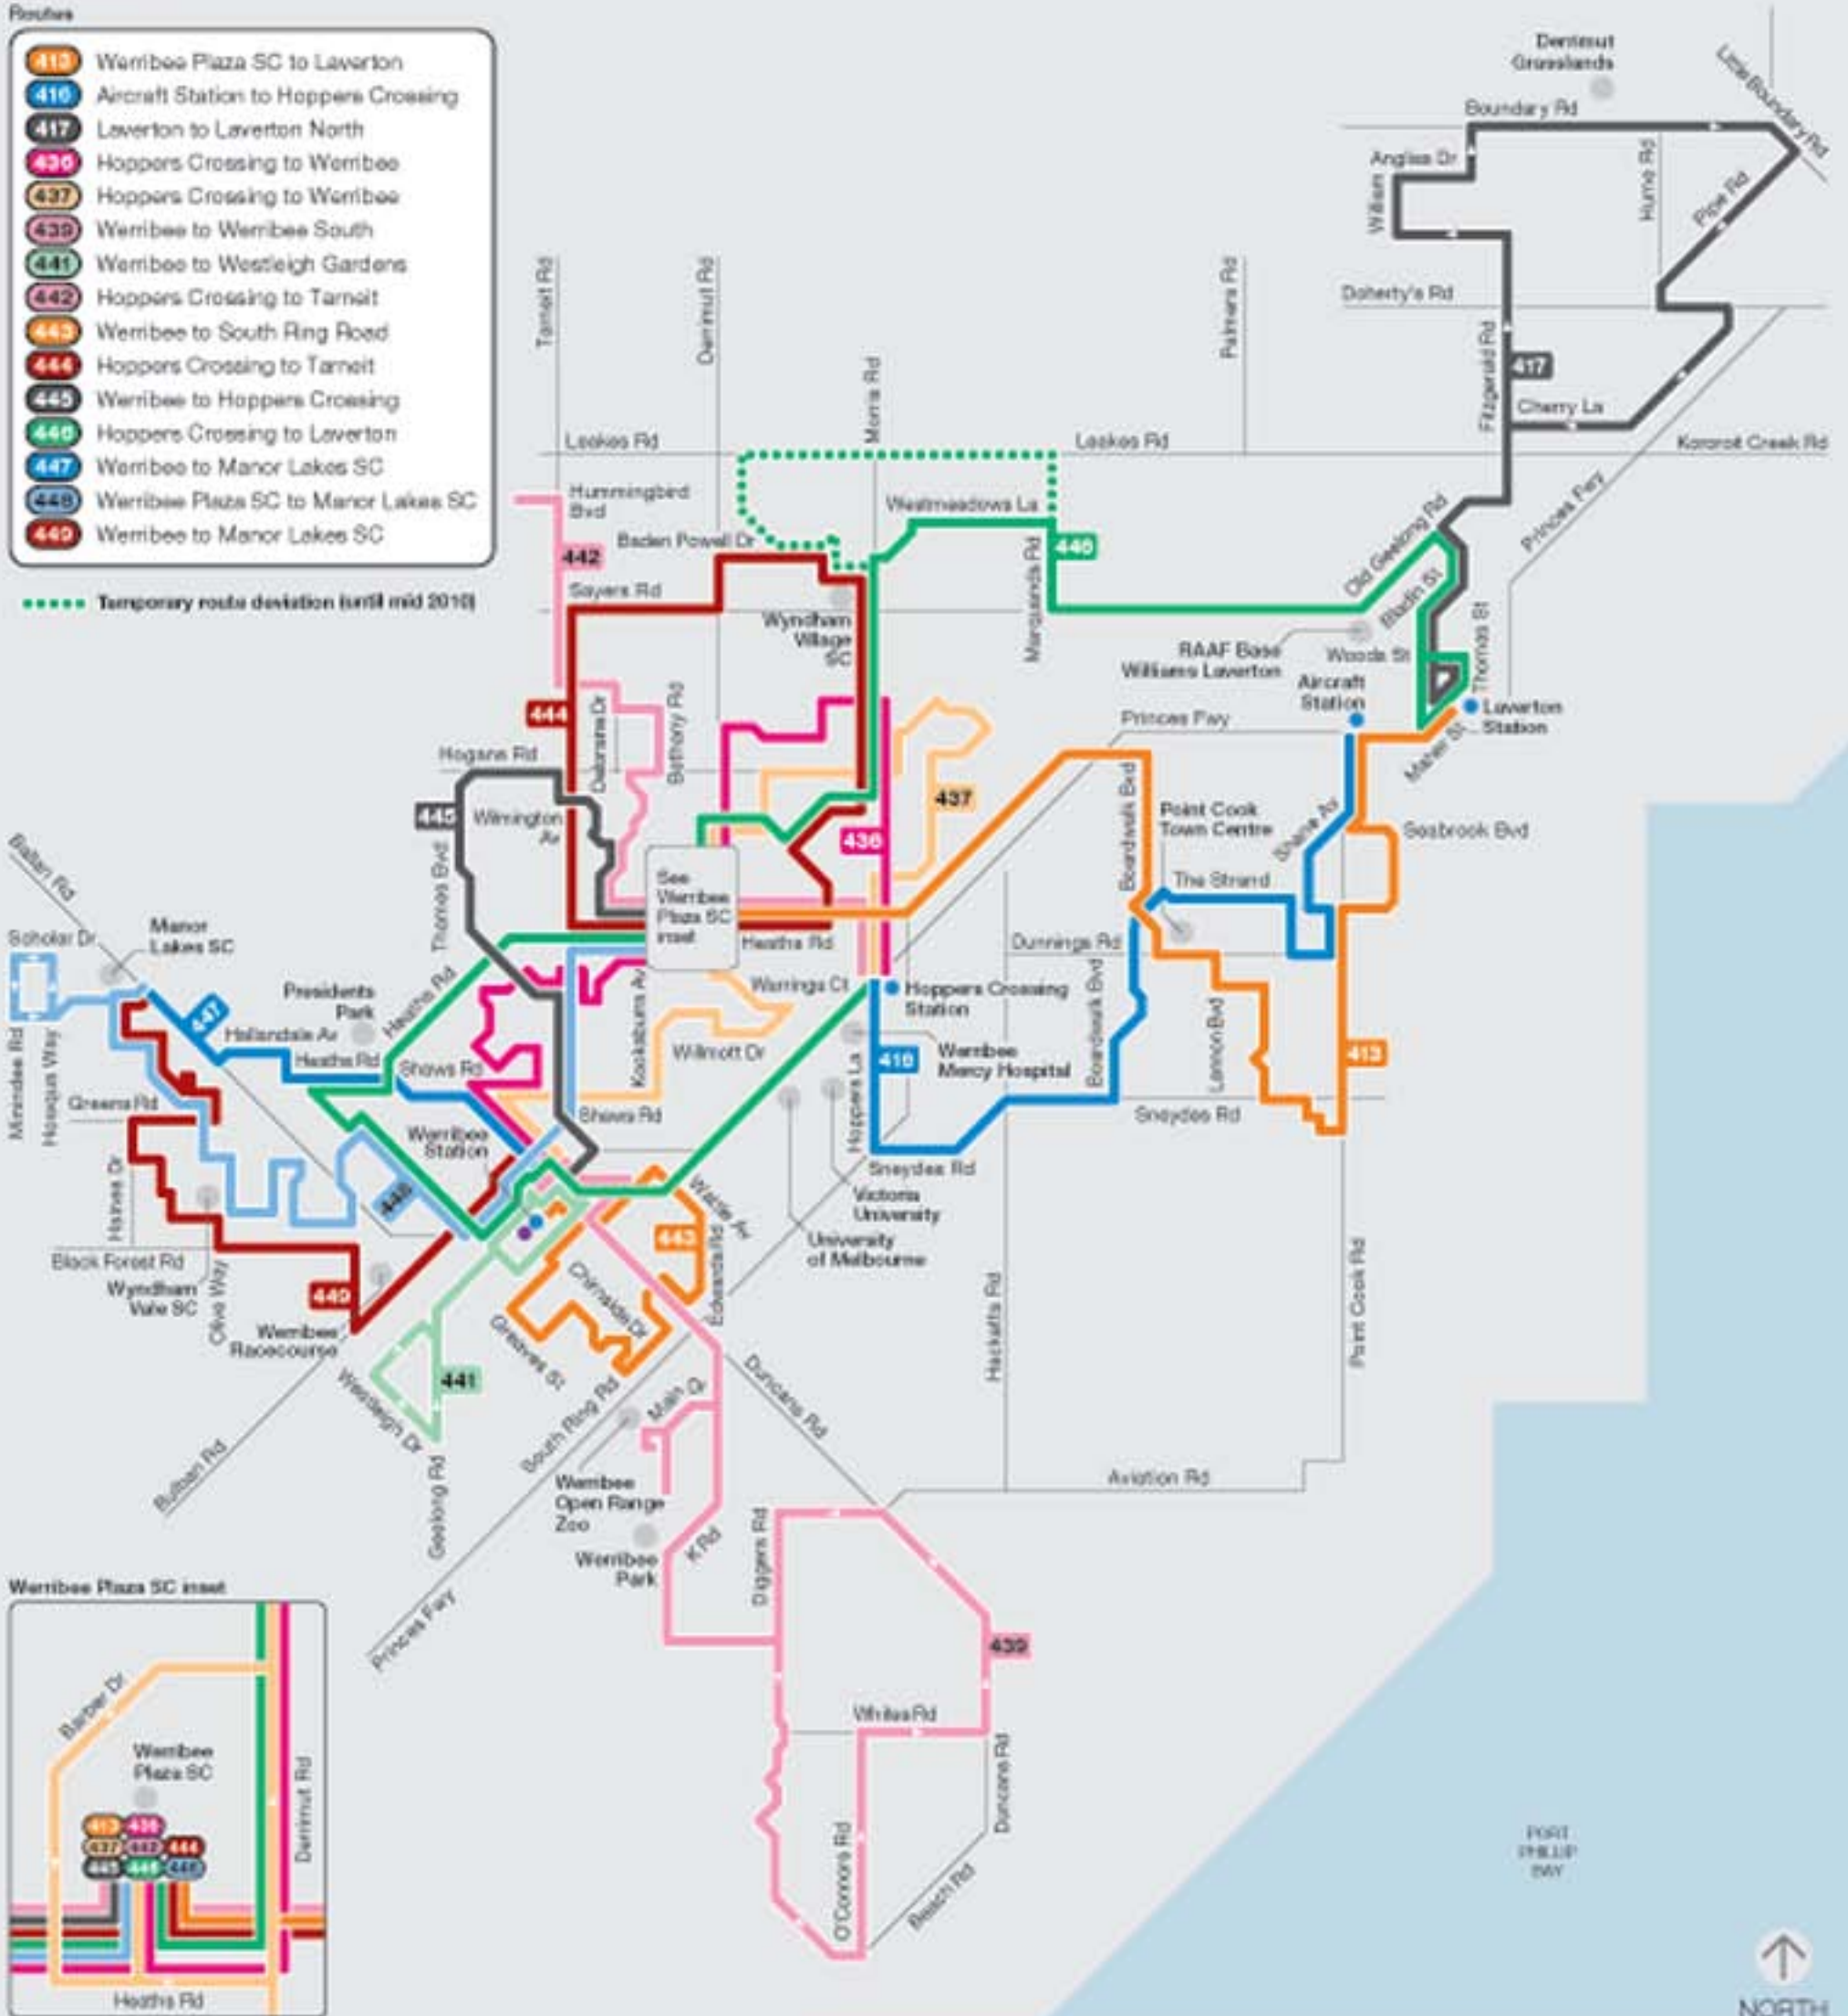

Zone 2

Routes

- 413** Werribee Plaza SC to Laverton
- 416** Aircraft Station to Hoppers Crossing
- 417** Laverton to Laverton North
- 430** Hoppers Crossing to Werribee
- 437** Hoppers Crossing to Werribee
- 439** Werribee to Werribee South
- 441** Werribee to Westleigh Gardens
- 442** Hoppers Crossing to Tarnait
- 443** Werribee to South Ring Road
- 444** Hoppers Crossing to Tarnait
- 445** Werribee to Hoppers Crossing
- 446** Hoppers Crossing to Laverton
- 447** Werribee to Manor Lakes SC
- 448** Werribee Plaza SC to Manor Lakes SC
- 449** Werribee to Manor Lakes SC

..... Temporary route deviation (until mid 2010)

Werribee Plaza SC inset

Information

For train and bus information call
131 638 / (TTY) 9619 2727 6am – midnight
 or visit metlinkmelbourne.com.au

MAP NOT TO SCALE
 Effective April 2010